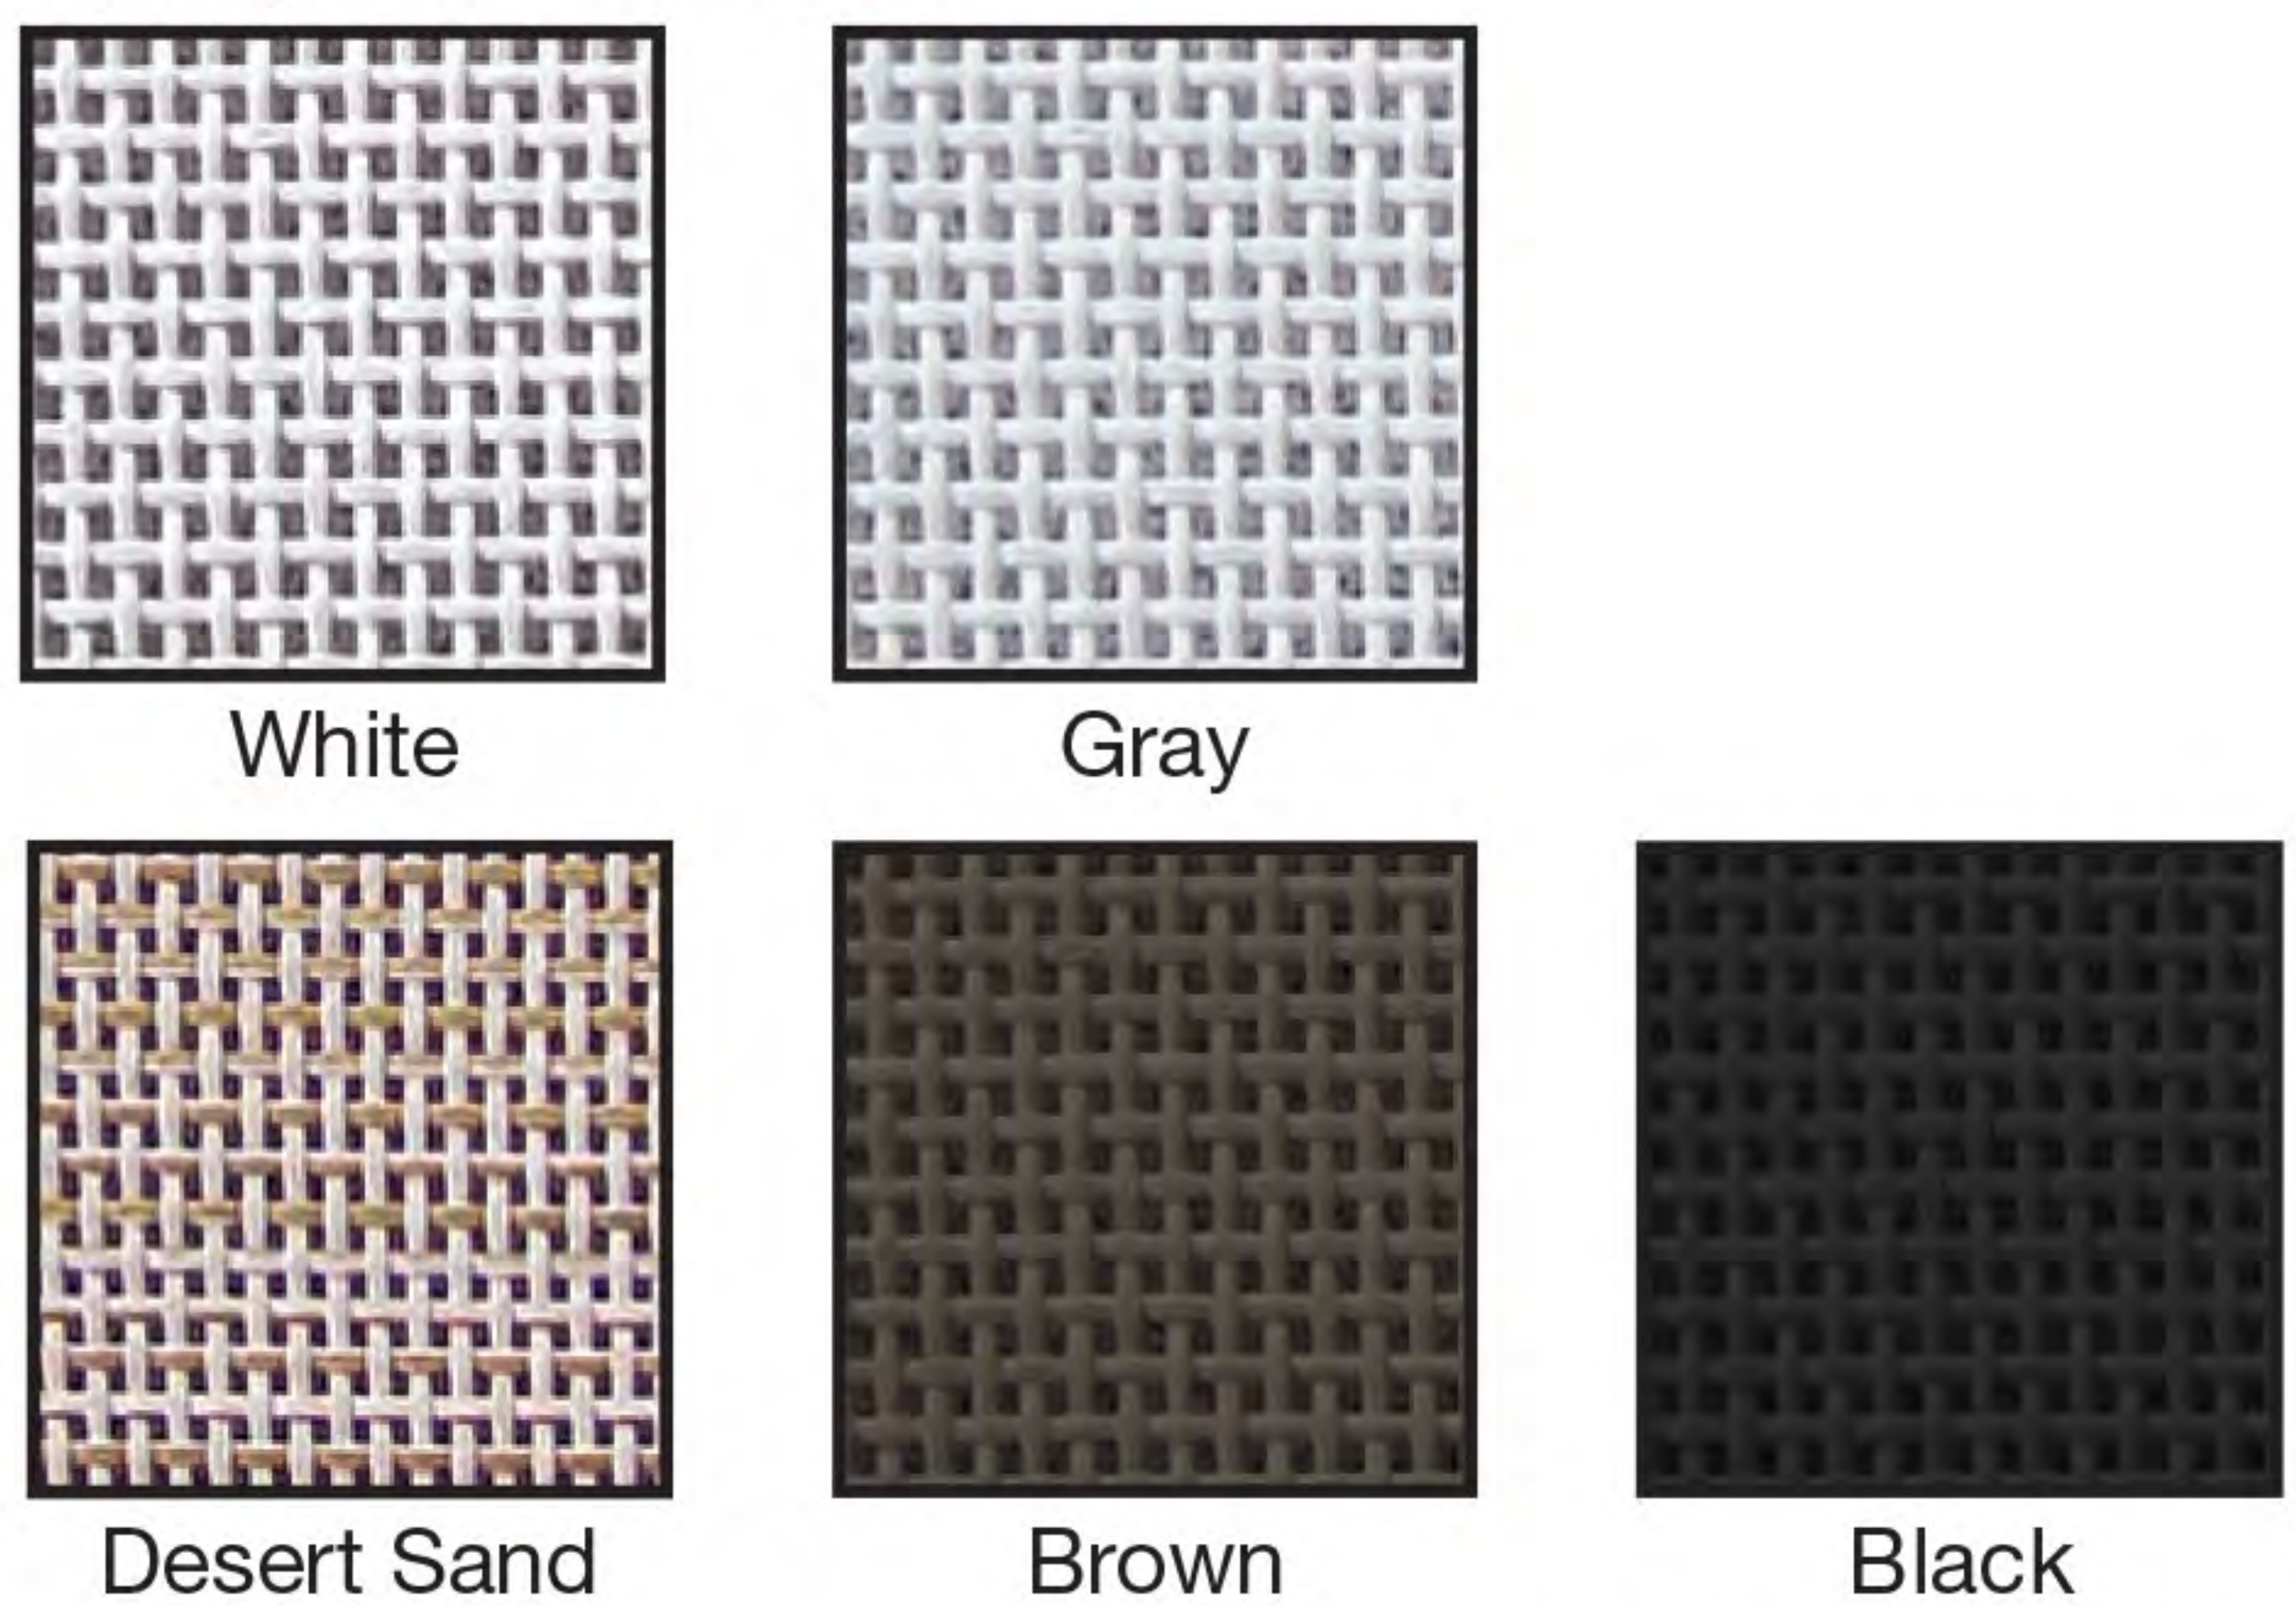

Hammertone Finish

Satin Finish

Metal Gray

The colors shown may not be accurately represented. See dealer for color samples.

Perforated Aluminum Screen

Sun/Pet Screen

Note: Perforated aluminum and Meshtec screens are secured into the door permanently, and are not available as replacements after the initial order.