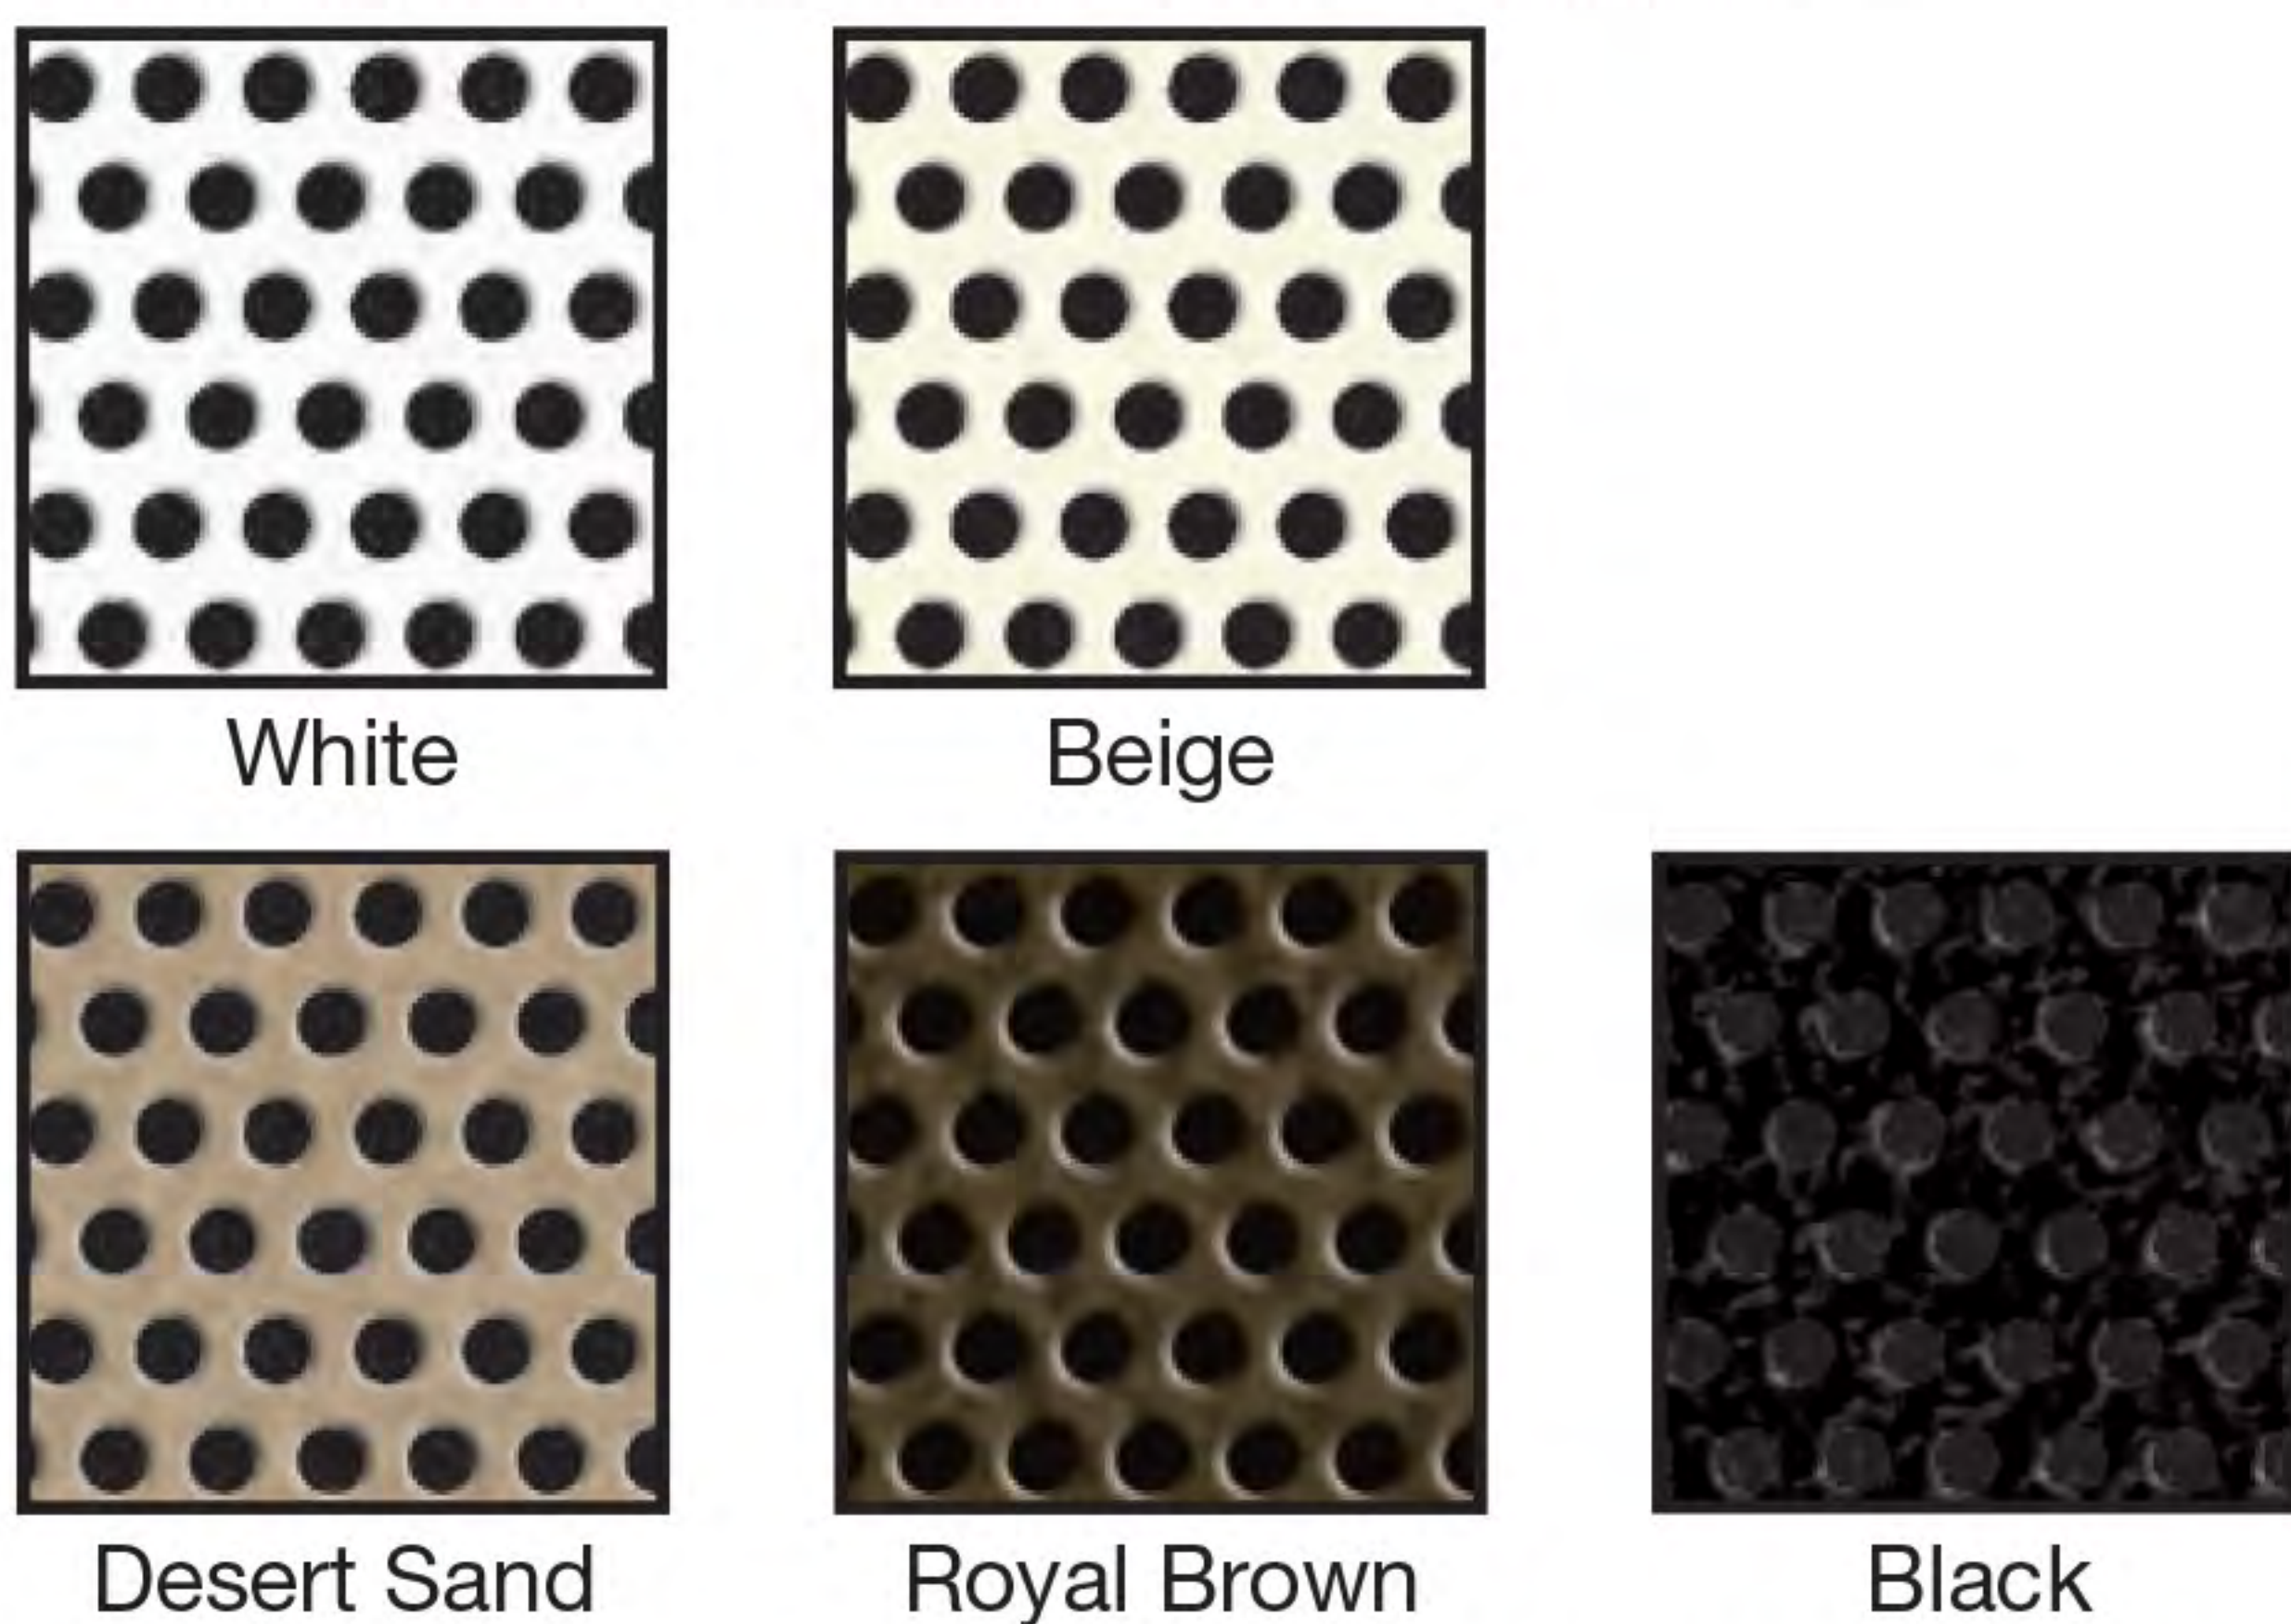

Hammertone Finish

Satin Finish

Metal Gray

The colors shown may not be accurately represented. See dealer for color samples.

Perforated Aluminum Screen

Sun/Pet Screen

Note: Perforated aluminum and Meshtec screens are secured into the door permanently, and are not available as replacements after the initial order.