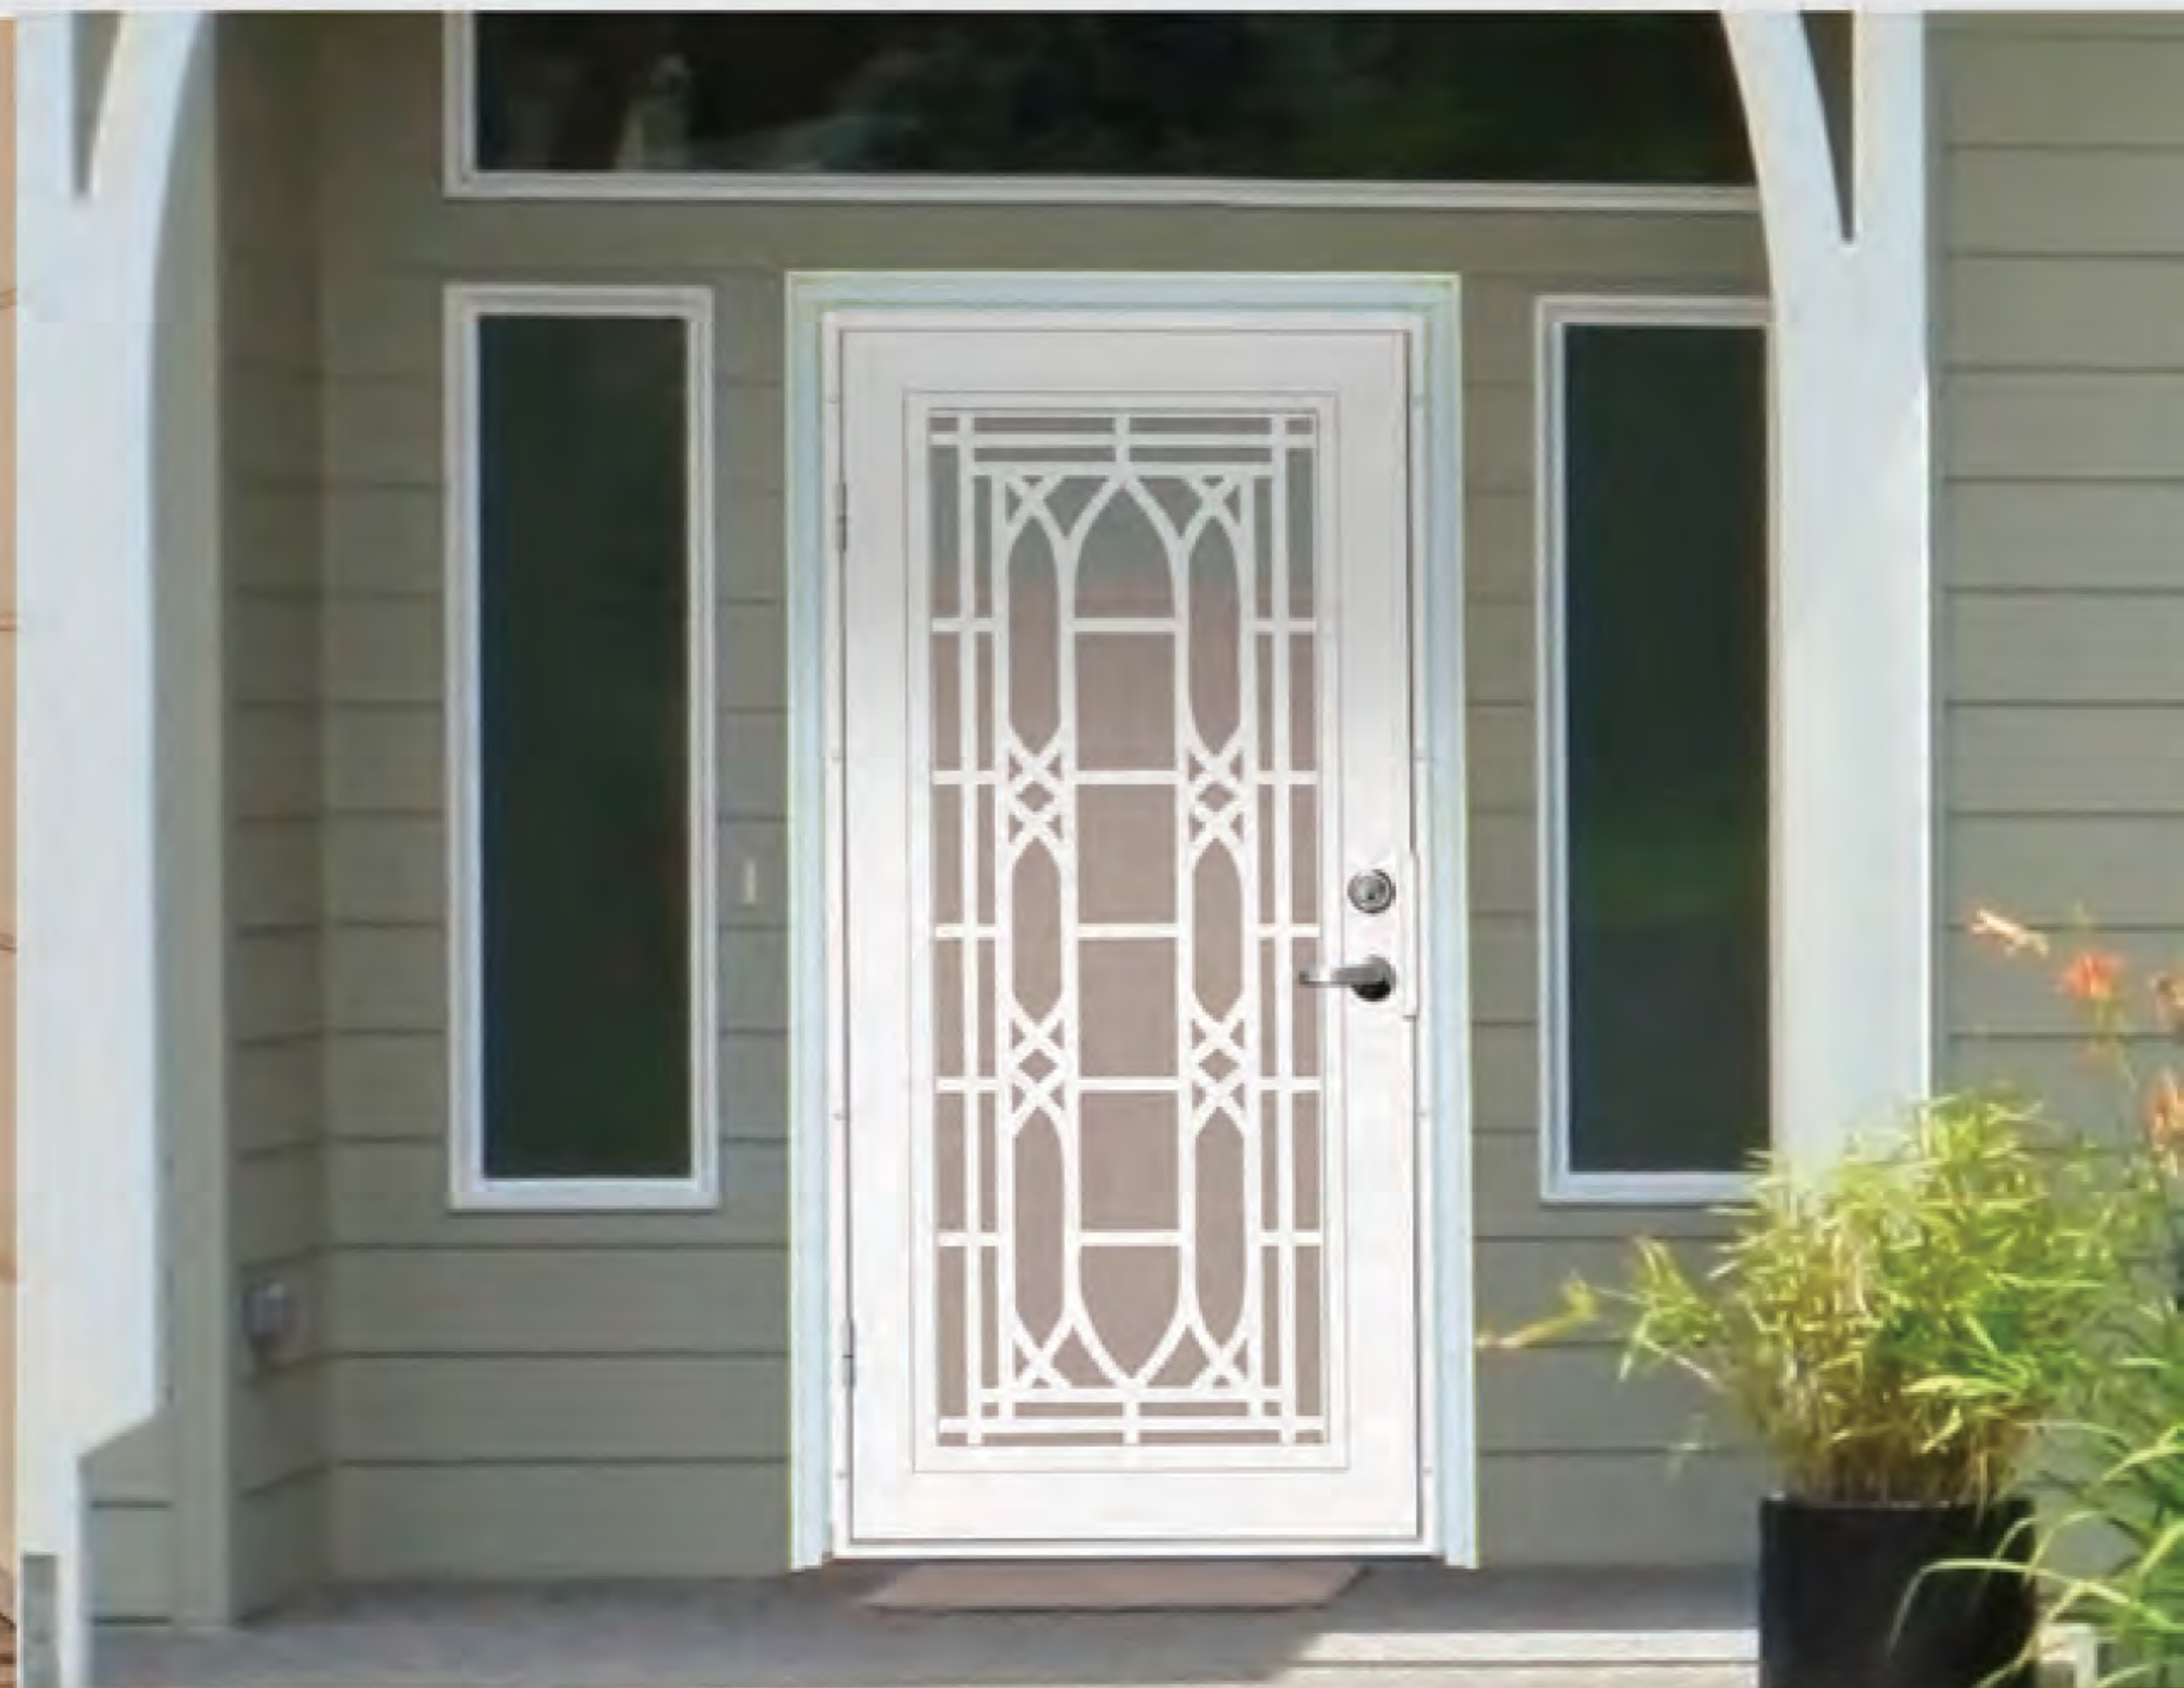

TITAN

**Architecturally
Inspired Designs**

Premium Security Screen Doors

TITAN

A lifetime of value...with complete versatility

Security

- Deters break-in attempts
- Resists burglar tools

Energy Savings

- Allows secure cross ventilation
- Reduces direct sunlight and heat

Safety

- Contains kids and pets
- Provides critter and insect barrier

Weather Protection

- Protects exterior door finish
- Provides a barrier to storm debris