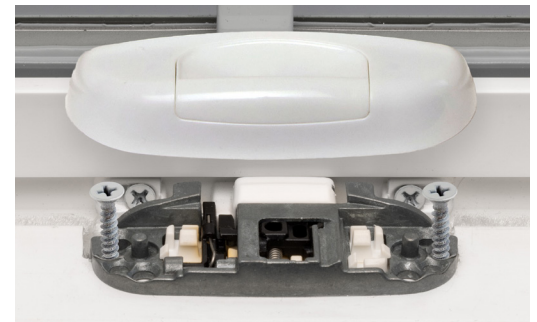

EASY CLOSE
AND LOCK

Fairfield 80 & 70

Fusion-Welded Vinyl Windows

NEW Positive Action Auto Lock Option!

Heavy-duty locking mechanism makes it easy to close and lock the window in a single motion. As the moving sash closes, the locking mechanism is engaged by the keeper and firmly locks the sash in place.

- More metal surrounds the lock actuator, which provides greater stability for a better, more consistent operation
- Stainless steel springs resist effects of coastal or humid environments
- Endurance tested to over 36,000 operating cycles
- Passes forced entry requirements for sliding and hung windows
- PAL can be converted to an ADA PAL lock by replacing the cover
- Available on Fairfield 80 and 70 sliding and single-hung windows

UPSCALE APPEARANCE

The beautifully designed cover conceals the screws that secure the locking mechanism to the reinforced sash, creating a clean, modern-classic aesthetic with no unsightly screws.

NEW ADA PAL OPTION